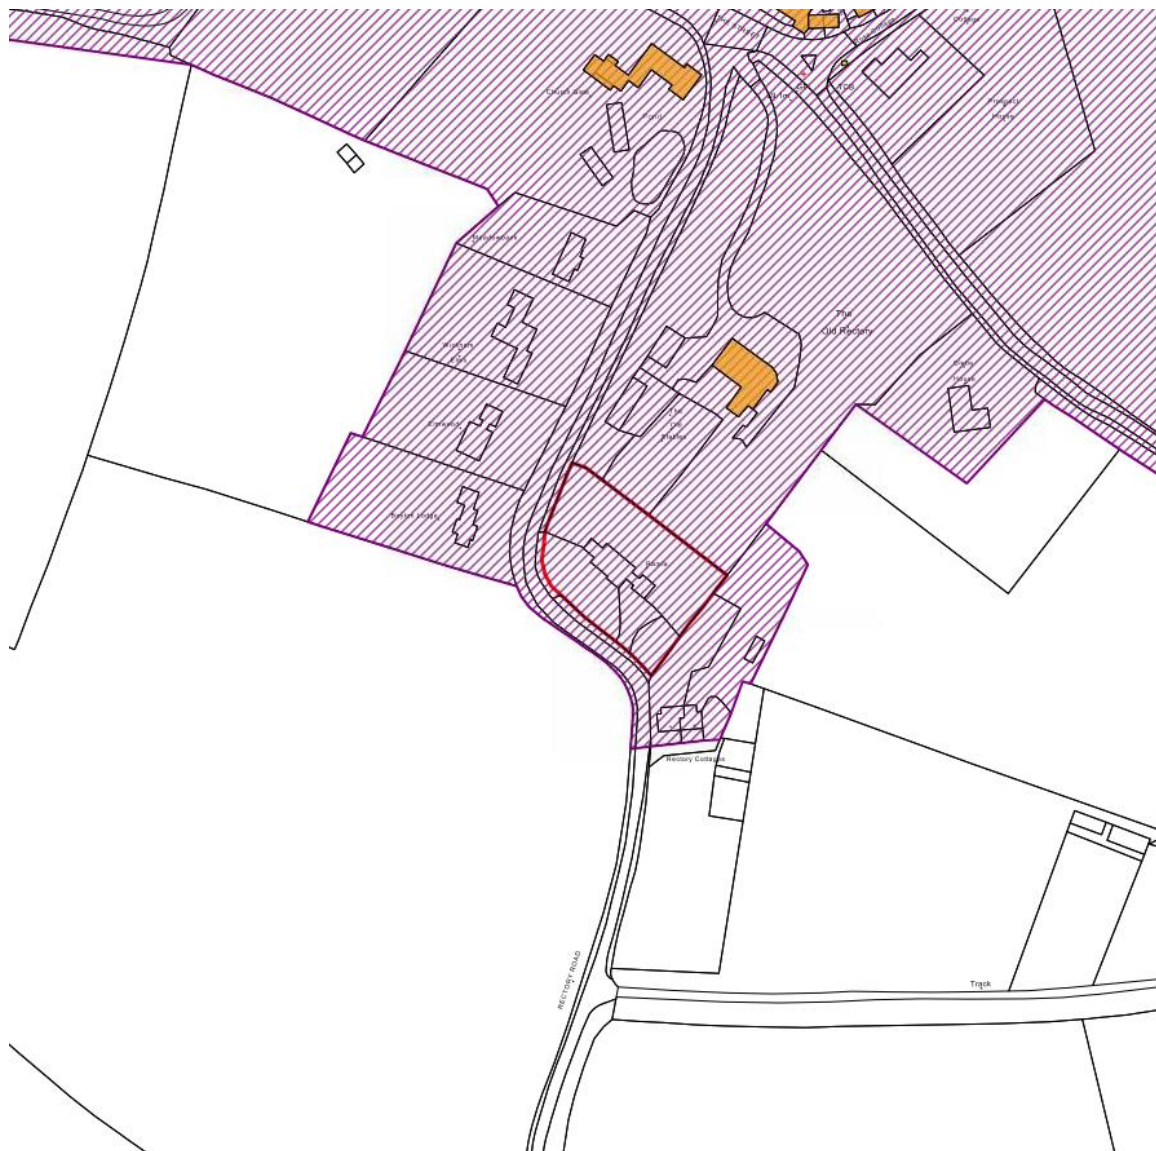

Application No: DC/17/02304

Parish: Great Waldingfield

Location: Rectory Lodge, Rectory Road

Legend

-  Area of Outstanding Natural Beauty
-  Special Landscape Area
-  Conservation Area

Listed Buildings

-  Grade 1
-  Grade 2
-  Grade 2 *

-  The Site
-  Built up Area Boundary

BABERGH DISTRICT COUNCIL

Corks Lane, Hadleigh, Ipswich. IP7 6SJ
Telephone : 01473 822801
minicom : 01473 825878
www.babergh.gov.uk

Reproduced by permission of
Ordnance Survey on behalf of HMSO.
© Crown copyright and database right 2016
Ordnance Survey Licence number 100023274